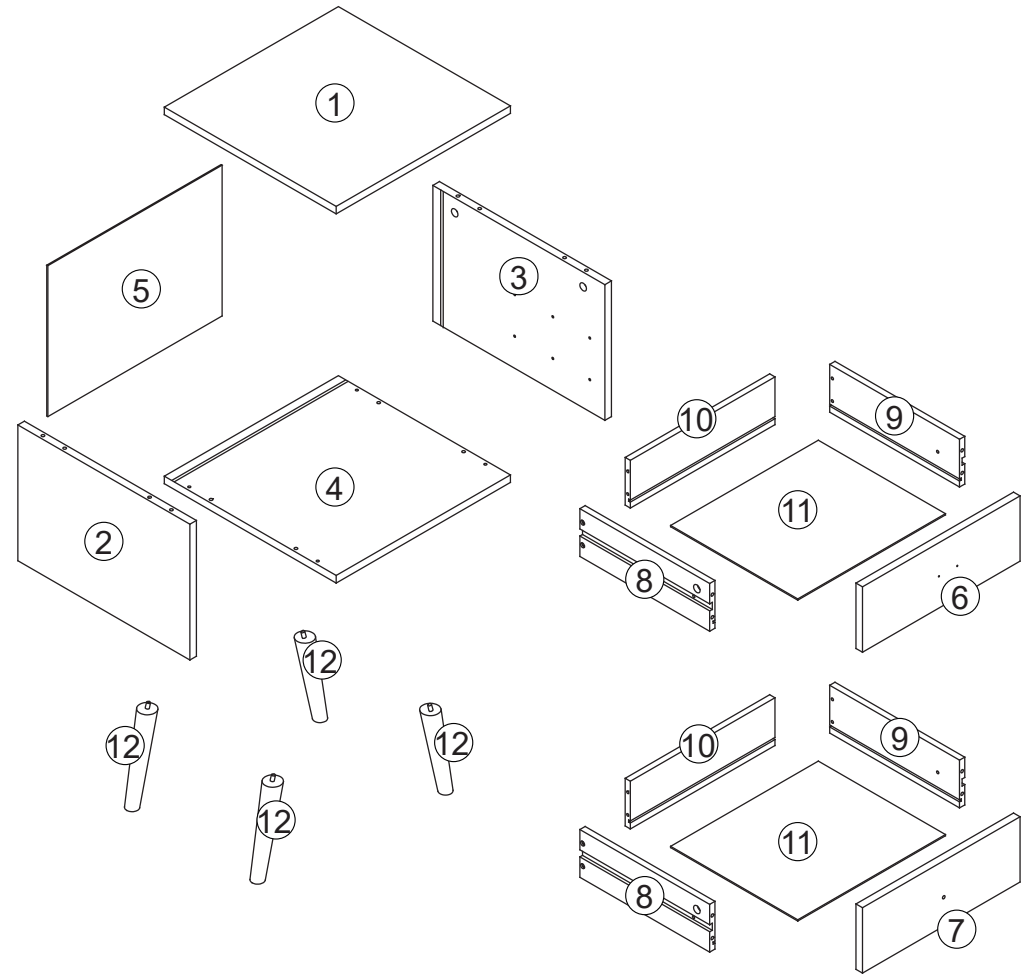

ASSEMBLY INSTRUCTION

FZ0080056 V.20230303.01

! Scanning the QR code to open assembly instructions.

A	8PCS	B	8PCS	C	12PCS	D	12PCS	E	12PCS	F	4PCS
						3.5x12mm		4x40mm			
G	1PCS	H	1PCS	I	4PCS	J	20PCS	K	4PCS	L	4PCS
M	4PCS	N	4PCS								

1

F	x 4	D	x 12
			3.5x12mm

3

B	x 4	C	x 4

2

A	x 4

4

5

E	x 4	C	x 4
			
4x40mm			

7

L	x 4
	

6

I	x 4	J	x 20
			

8

M	x 4	N	x 4
			

9

A	x4	H	x1

10

x2

11

K	x4

B	x4	C	x4	E	x8	G	x1
				4x40mm			