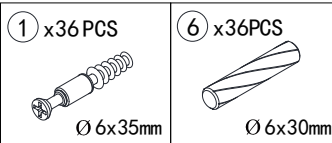

# ASSEMBLY INSTRUCTION

FZ0080043

V1

① x58PCS  Ø 6x35mm	② x40PCS  Ø 15x10mm	③ x24PCS  Ø 4x35mm	④ x18PCS  Ø 15x12mm	⑤ x72PCS  Ø 4x10mm
⑥ x54PCS  Ø 6x30mm	⑦ x2PCS  Ø 4x12mm	⑧ x2PCS 	⑨ x2PCS 	⑩ x6PCS 
⑪ x6PCS 	⑫ x6PCS 	⑬ x6PCS 	⑭ x6PCS 	⑮ x32PCS  Ø 3x12mm
		⑯ x6PCS  Ø 4x30mm	⑰ x3PCS  Ø 4x45mm	⑱ x2PCS  Ø 6x50mm

Scanning the QR code to open assembly instructions.

A X1PC	B X1PC	C X1PC	D X1PC
E X1PC	F X1PC	G X2PCS	H X4PCS
I X1PC	J X1PC	K X6PCS	L X6PCS
M X6PCS	N X6PCS	O X6PCS	P X6PCS

<1>x6

<2>x6

<3>x6

<4>x6

<5>x6

<6>x6

<15>

<16>

<17>

14 x 6 PCS 	15 x 32 PCS  Ø 3x12mm
----------------------------------------------------------------------------------------------------	-----------------------------------------------------------------------------------------------------------------

<18>

9 x 2 PCS 	16 x 2 PCS  Ø 4x30mm
--------------------------------------------------------------------------------------------------	---------------------------------------------------------------------------------------------------------------